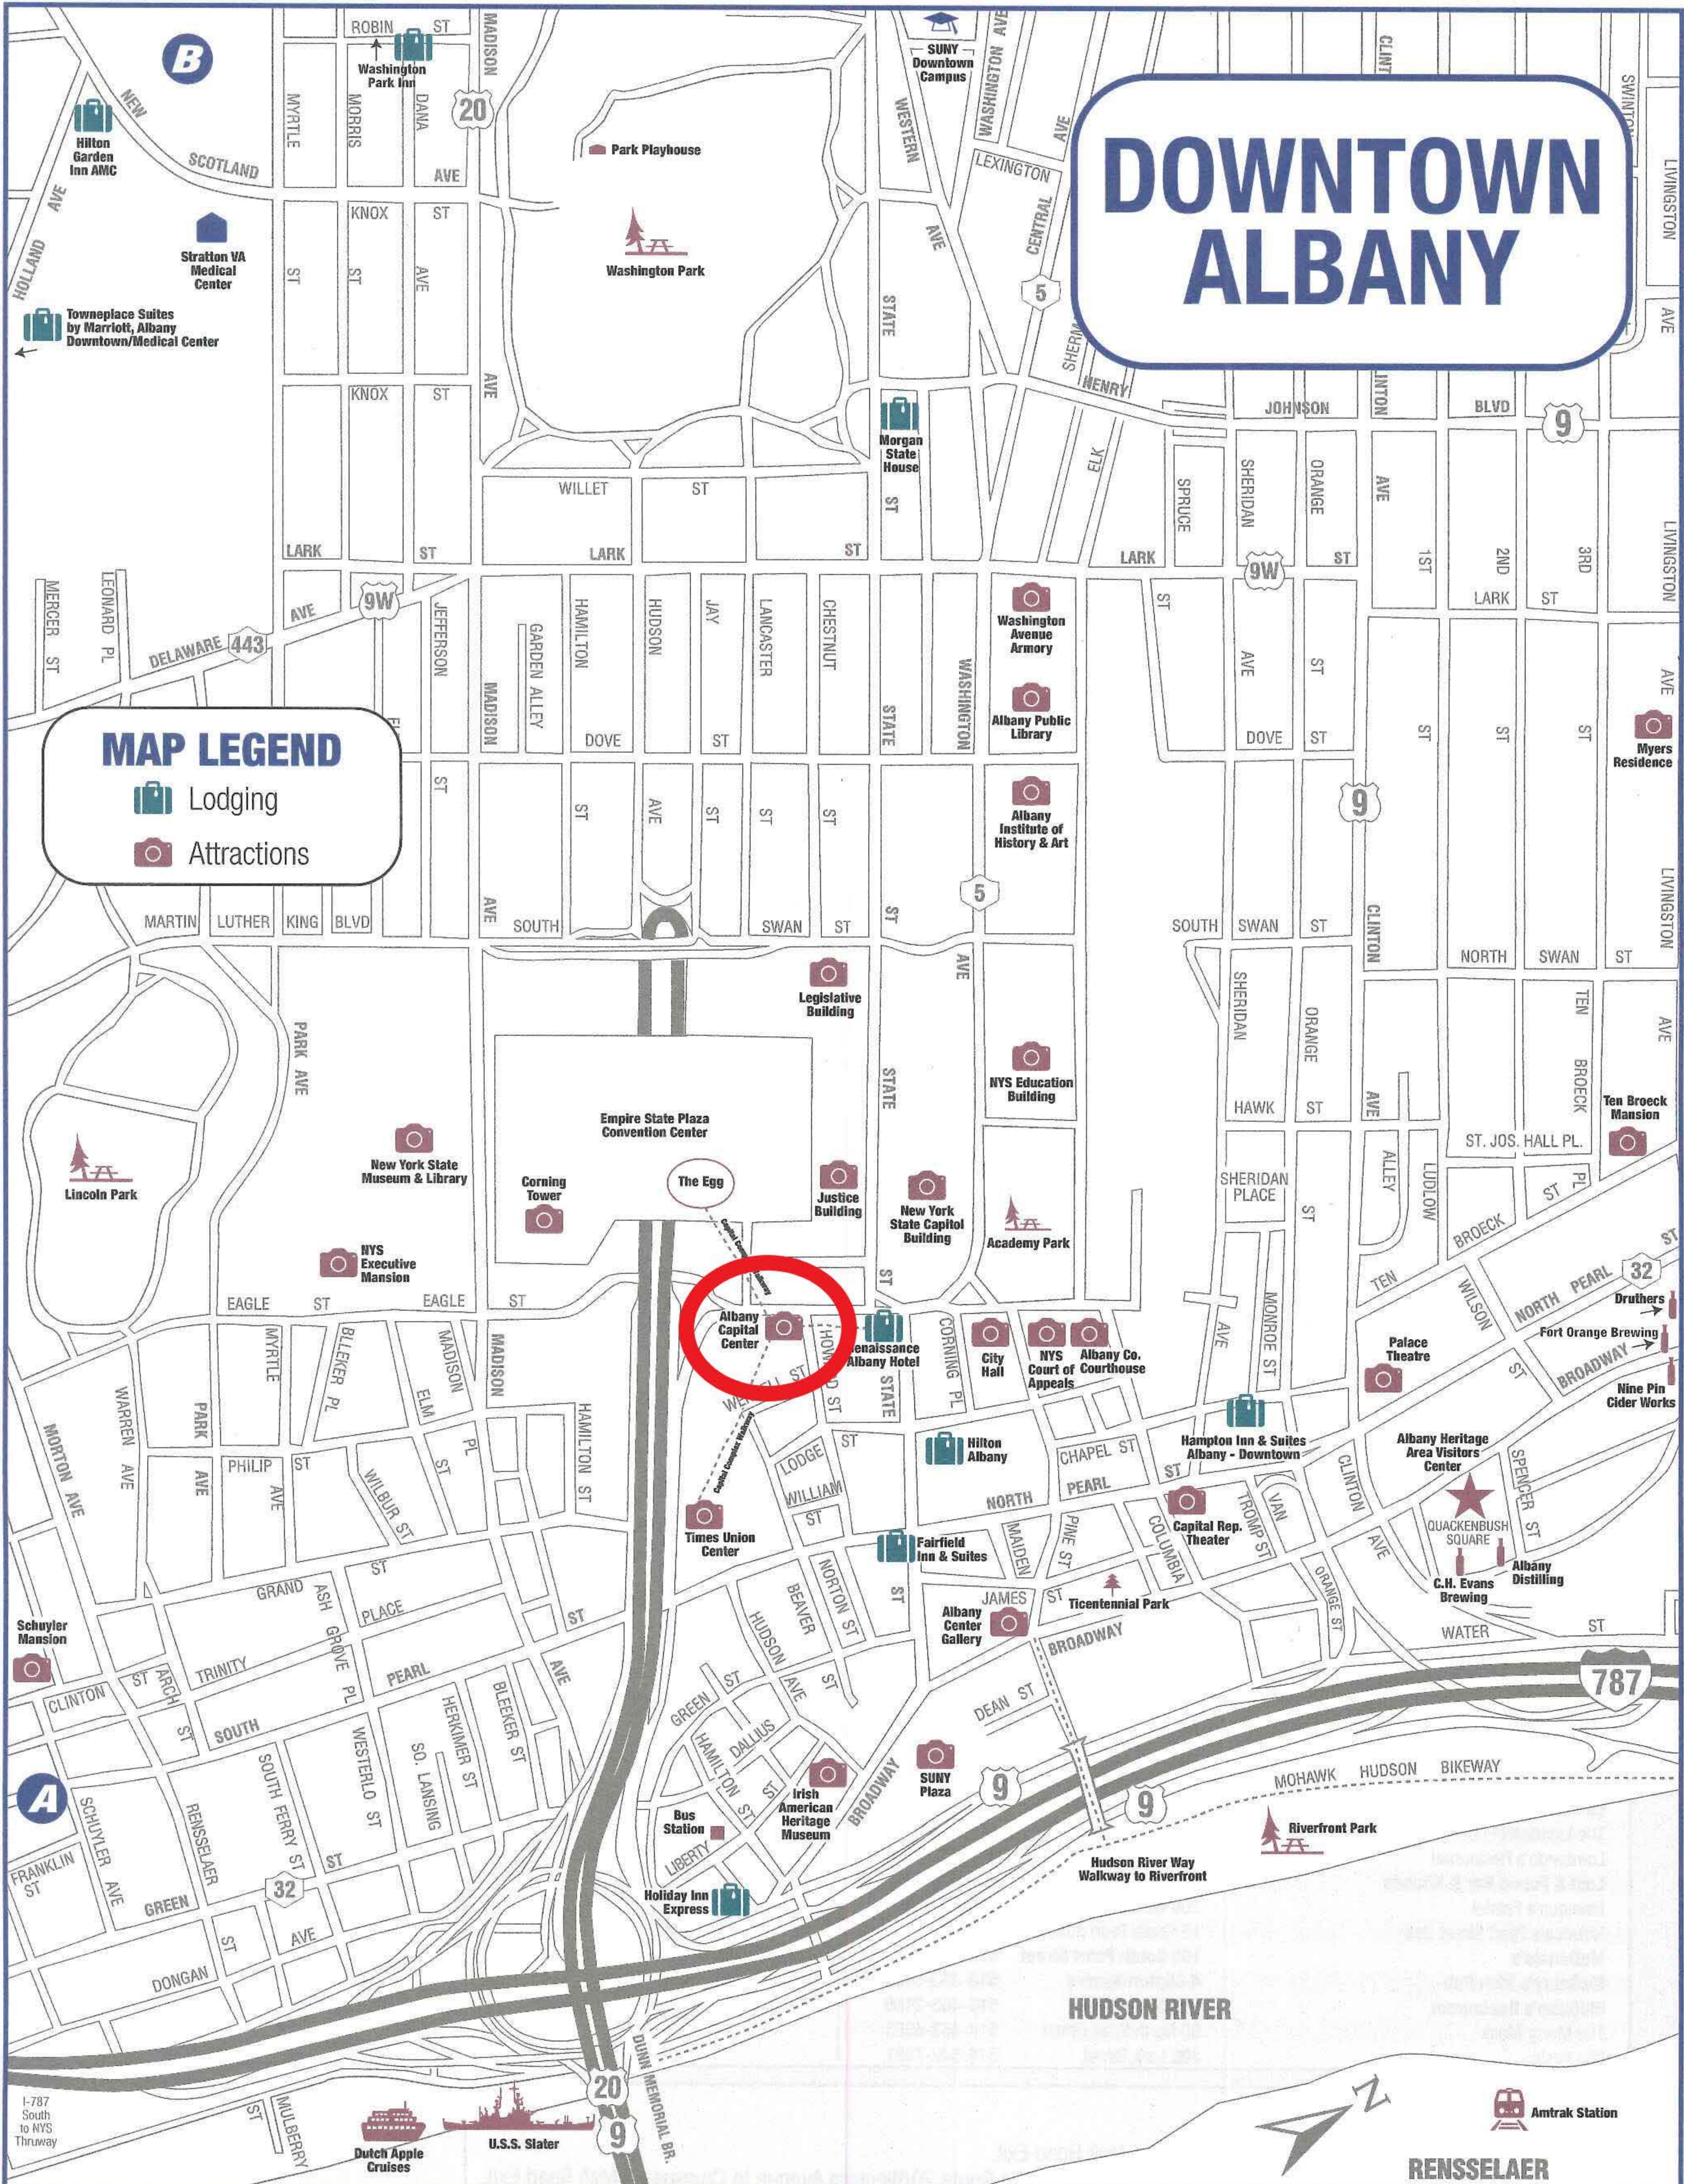

DOWNTOWN ALBANY

MAP LEGEND

- Lodging
- Attractions

This map is presented and distributed by

25 Quackenbush Square, Albany, NY 12207
 Phone: (518) 434-1217 / 800-258-3582
 Fax: (518) 434-0887
www.albany.org

@DiscoverAlbany