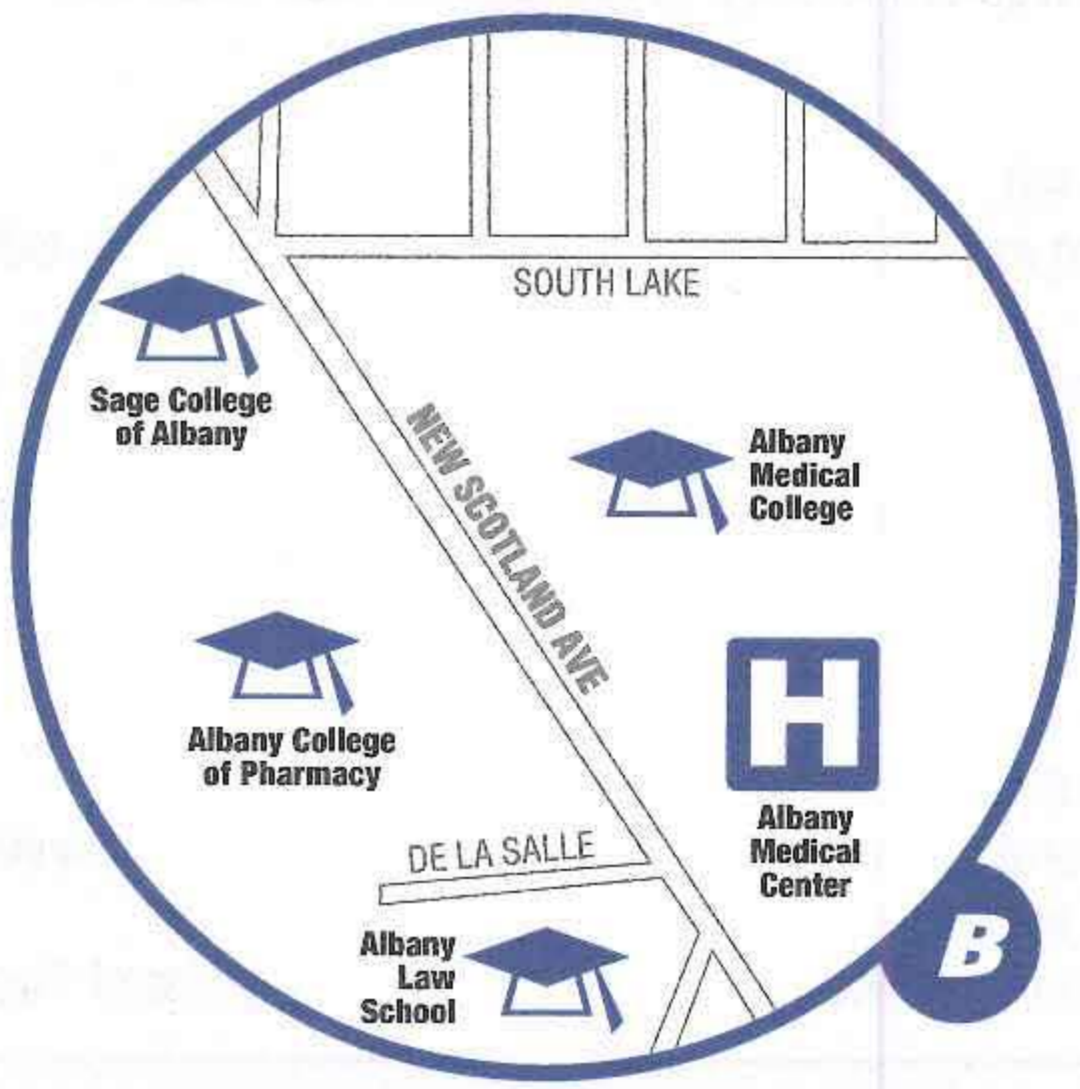

DOWNTOWN ALBANY

MAP LEGEND

- Lodging
- Attractions

This map is presented and distributed by

25 Quackenbush Square, Albany, NY 12207
 Phone: (518) 434-1217 / 800-258-3582
 Fax: (518) 434-0887
www.albany.org

@DiscoverAlbany