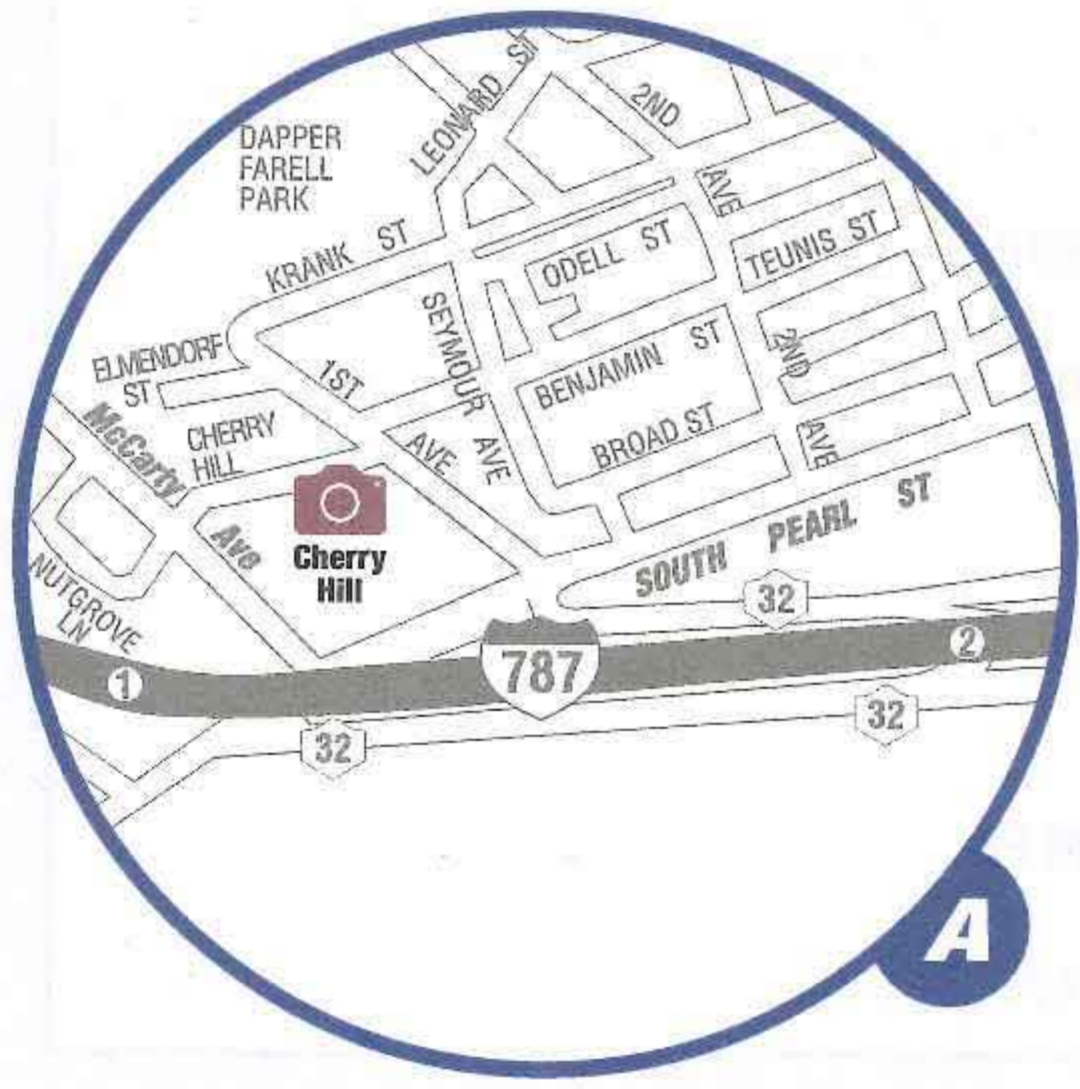

DOWNTOWN ALBANY

MAP LEGEND

- Lodging
- Attractions

This map is presented and distributed by

25 Quackenbush Square, Albany, NY 12207
 Phone: (518) 434-1217 / 800-258-3582
 Fax: (518) 434-0887
www.albany.org

@DiscoverAlbany